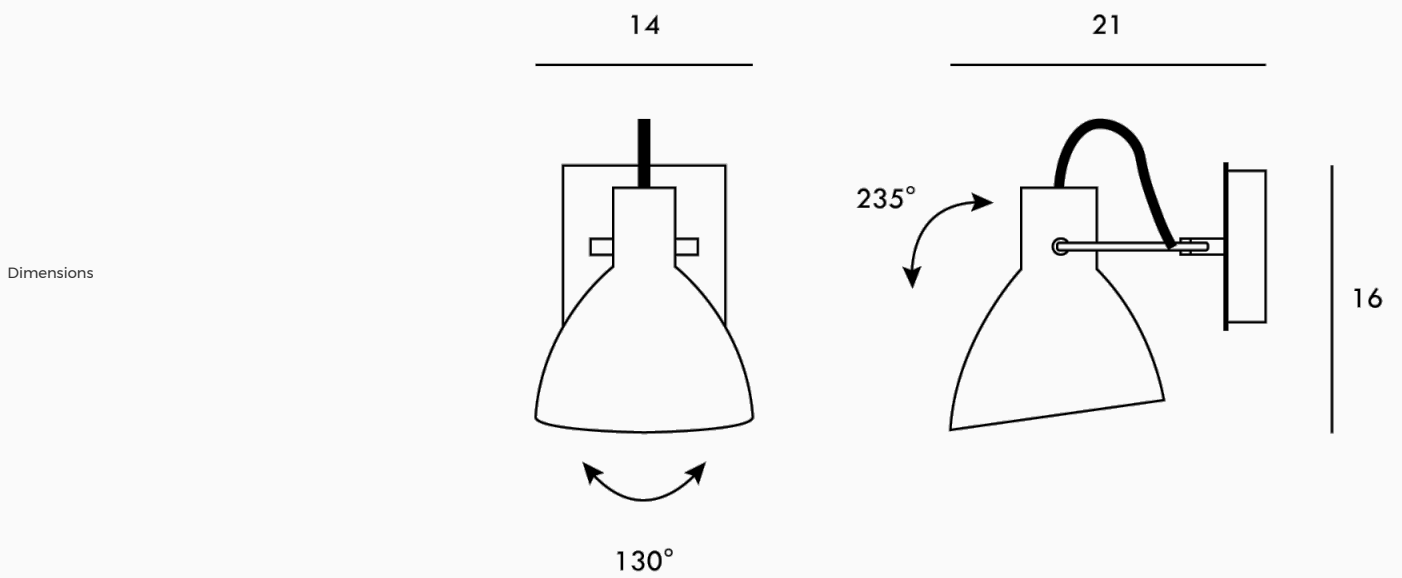

Conrad Wall Light

Description

The CONRAD utilizes a vintage style with contemporary sensibilities. The specially designed fish-bone structure enhances balance and allows rotation of the lampshade. Ideal for commercial or residential applications. Available in black or white finish.

Additional Information

Features	Rotatable shade, rocker switch
Supplier	SEED DESIGN
Designer	Chao-Cheng Chen
Country	Taiwan
Finishes	Black or white
Materials	Steel
SKU	SE A/CONRAD
Source	Lampholder
Lamp Base	1 x E27 42W (Max)
Dimmable	Dependent on globe