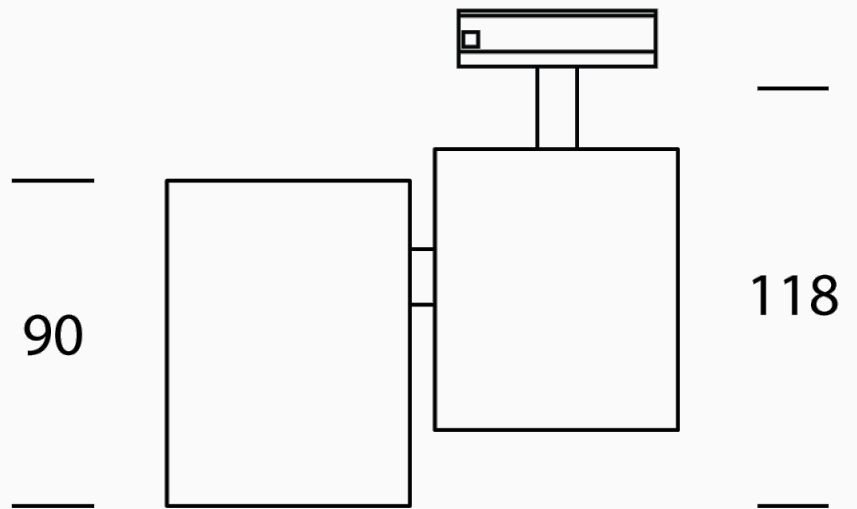

Barro Single Track Spotlight

Description

The French designed Barro Single is an adjustable track spotlight with a clean yet soft design ideal for a range of spaces. Compatible with single circuit tracks. Takes 1 x GU10 35W (Max) LED or halogen globes. Available in black or white finish.

Additional Information

Supplier	STUDIO ITALIA
Country	China
Finishes	Black, White
Materials	Aluminium
SKU	CG TK/BARRO/1
Source	Lampholder
Lamp Base	1 x GU10 35W (Max)
Adjustable Angle	180°
Dimmable	Dependent on globe

Dimensions

Warranty

12 months