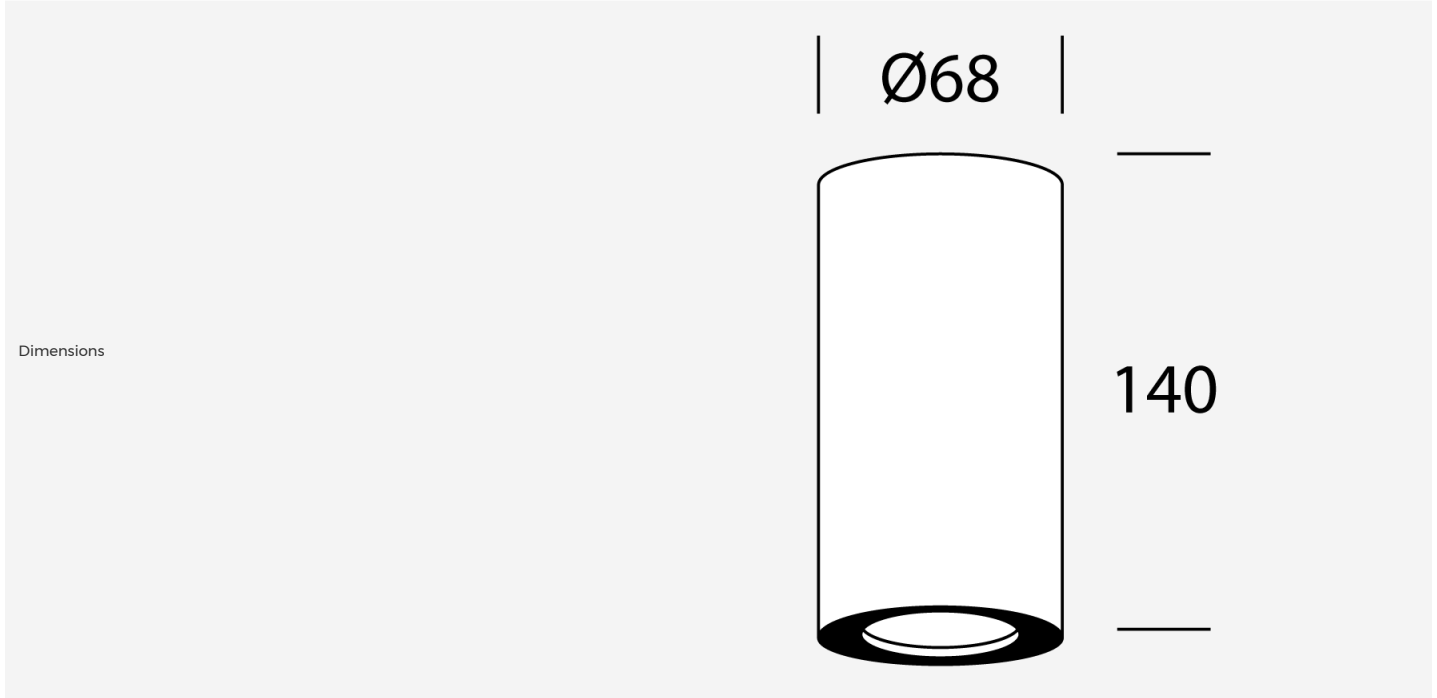

Supplier	STUDIO ITALIA
Country	China
Finishes	Black, White
Materials	Aluminium
SKU	CG PL/BARRO
Source	Halogen, LED
Lamp Base	1 x GU10 35W (Max)
Dimmable	Dependent on globe

Warranty	12 Months

Additional Information