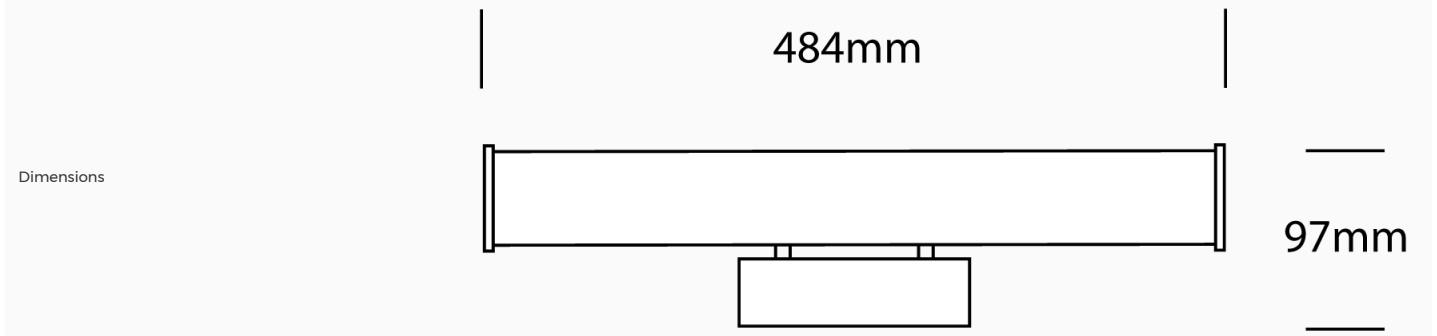

Aqua Bathroom Wall Light

Description

Aqua wall light is part of the architectural technical and sustainable lighting collection from Studio Italia. The fitting is an LED tubular wall light with IP54 for bathroom applications. Available with white or chrome end caps/base.

Supplier	STUDIO ITALIA
Country	China
Finishes	Chrome, White
SKU	GG A/AQUA
IP Rating	IP54
Source	LED
Lamp Base	EDISON SMD LED
Wattage	9W
Output	862lm

Warranty	2yr commercial / 3y residential
----------	---------------------------------