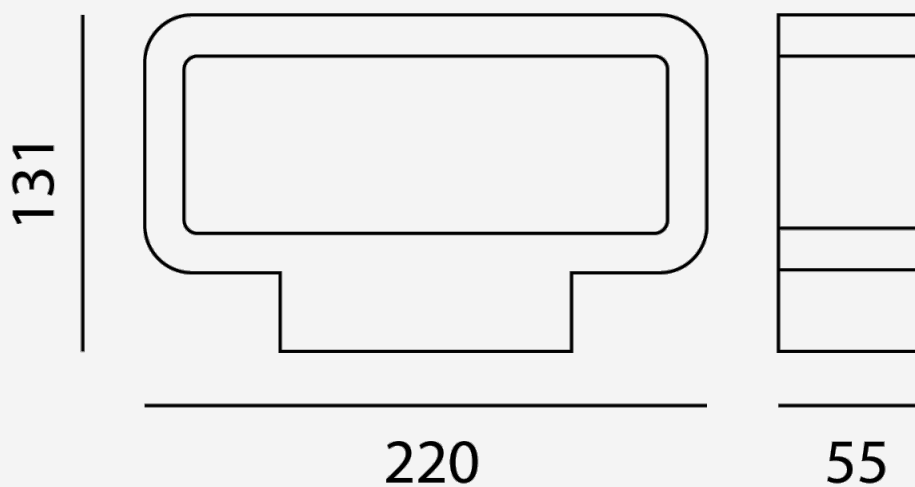

Alpha Outdoor Wall Light

Description

Alpha exterior wall light with indirect illumination and weather resistant anthracite finish. Simple contemporary design for outdoor applications. Equipped with in-built 6W LED with non-dimmable driver.

Supplier	STUDIO ITALIA
Country	China
Finishes	Anthracite
Materials	Aluminium
SKU	LT A/ALPHA/GRA
IP Rating	IP54
Colour Temp	3000K
Source	LED
Wattage	6W
Beam Spread	80°
Output	290lm
CRI	80

Dimensions

Warranty